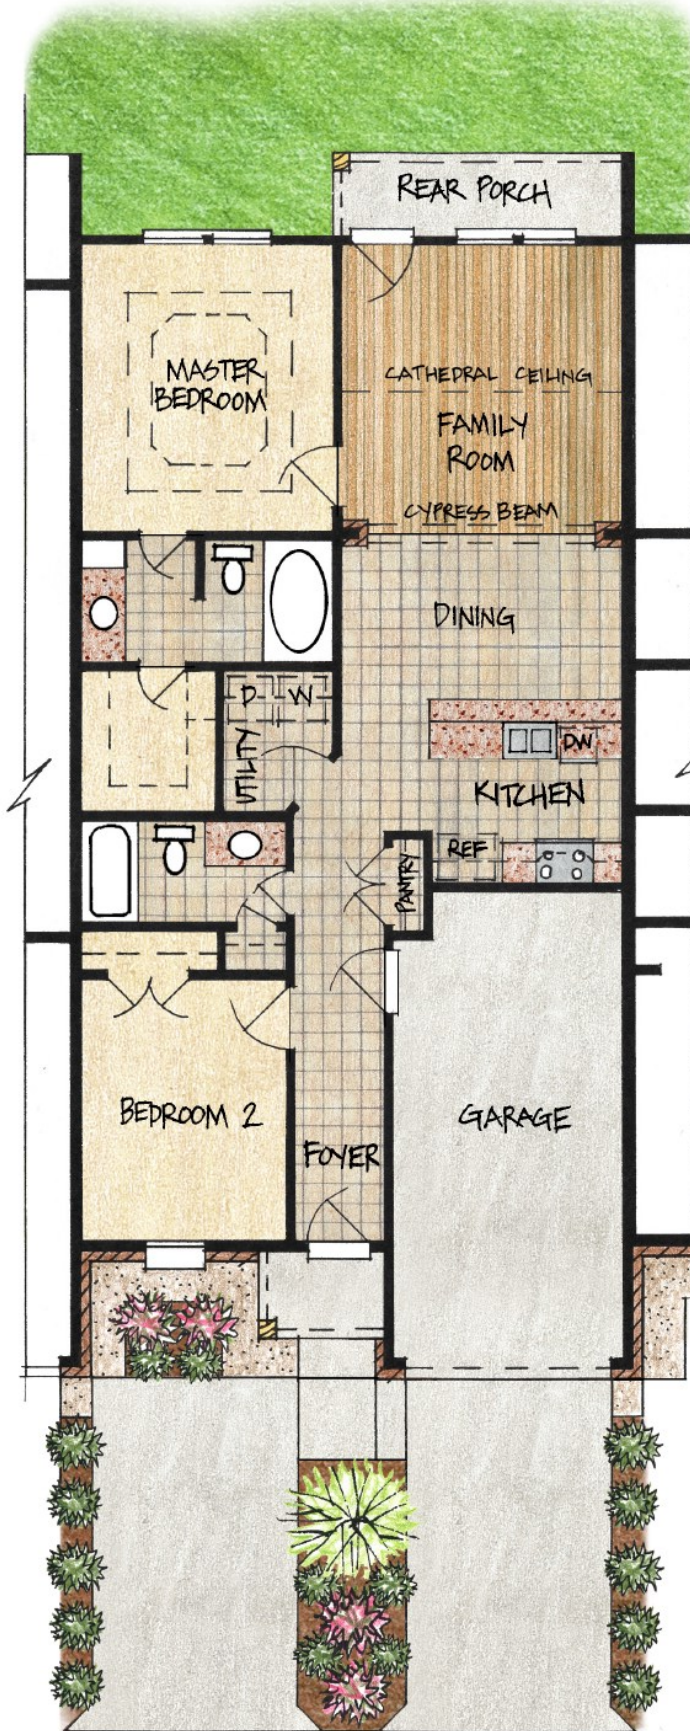

## “Mallard Plan”

2 Bedrooms, 2 Bathrooms

1148 SF Living Area

1508 SF Total Area

- Wood Floor
- Tile Floor
- Carpet Floor
- Granite Counter Top
- Cypress Post
- Brick Column